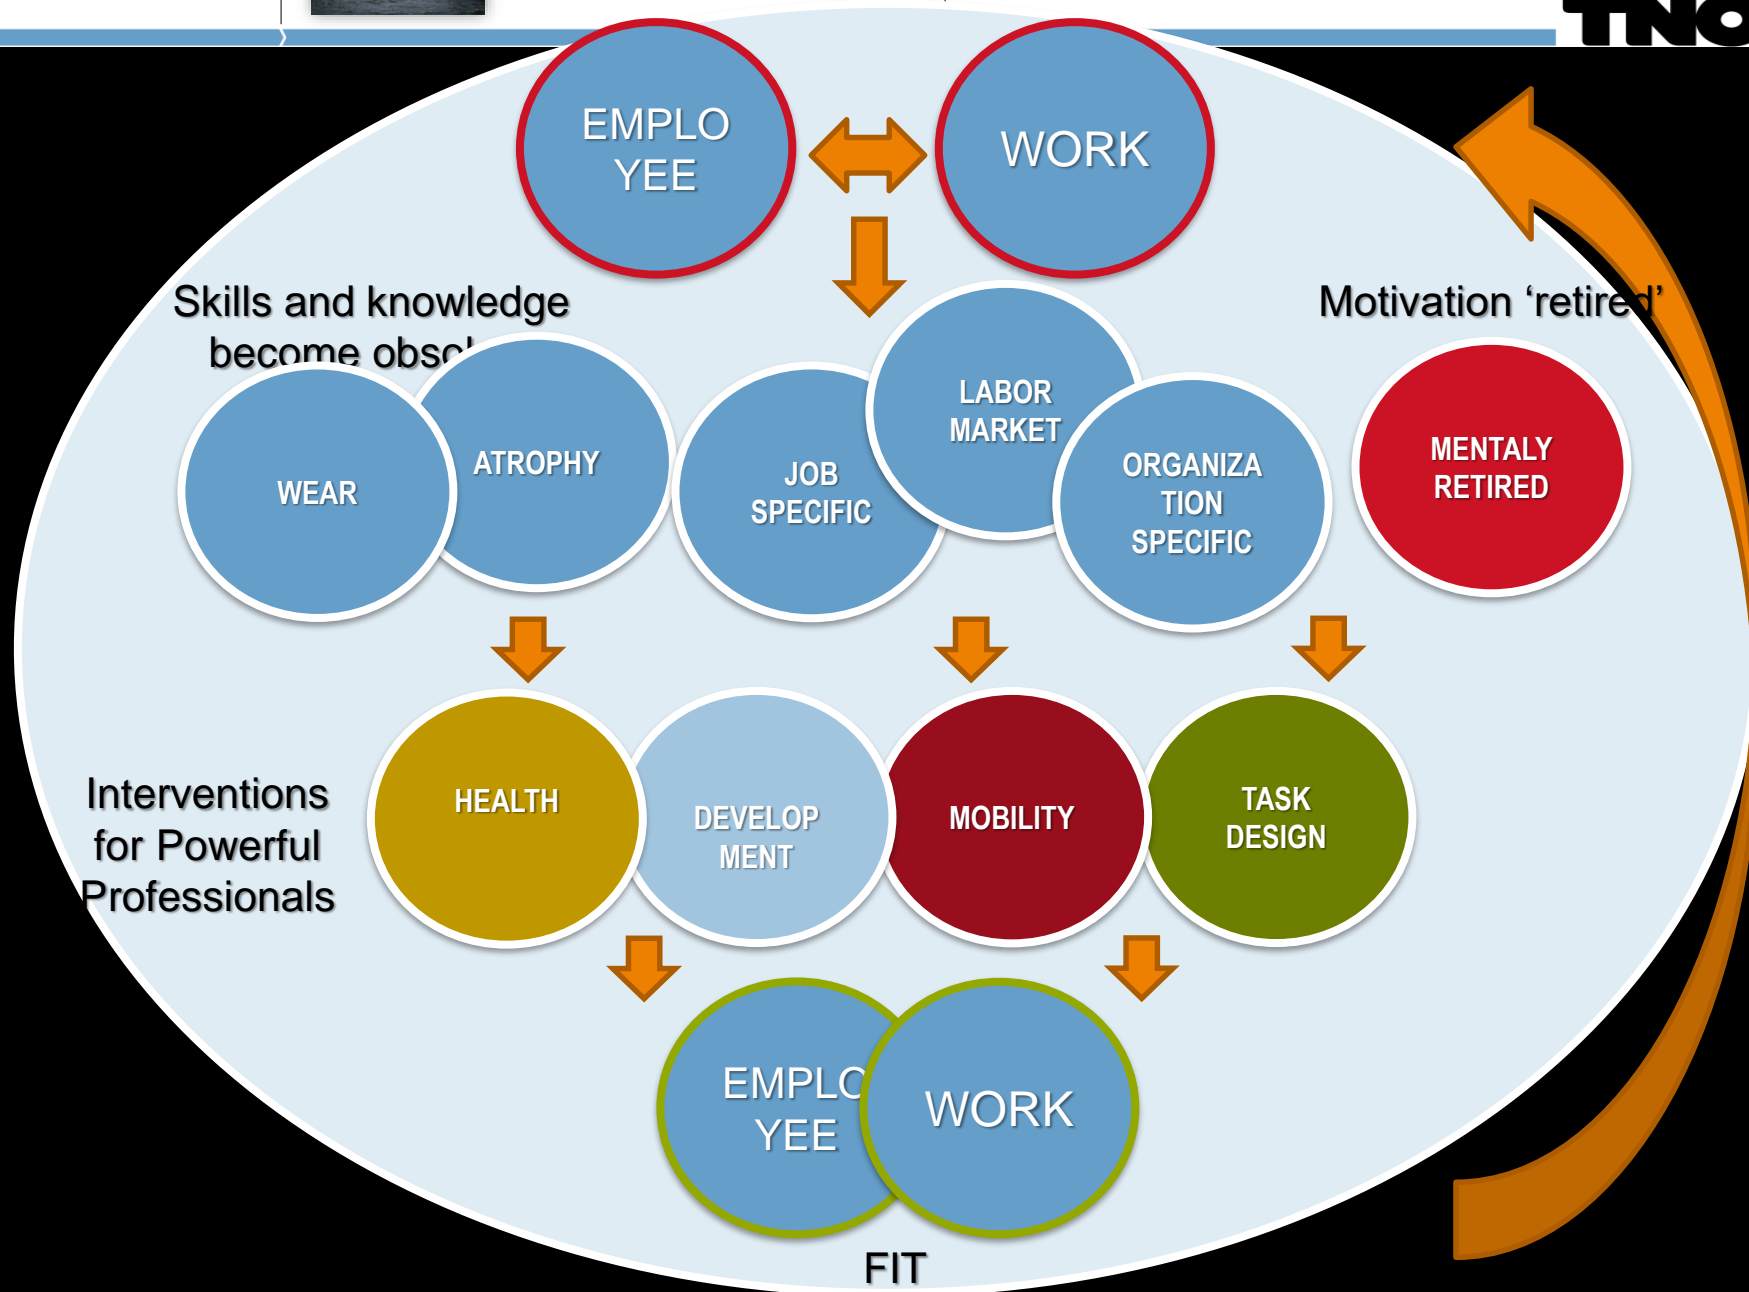

The choice is yours !
Mentally retired or powerfull professional ?

Janneke Vollebergh-Barbiers
Senior Advisor HRM Police
Netherlands OOSTERSCHELDE

F O O C U U

just **DO** *it!*

It's good to know it. It's even better to do it.

PHILIPS

PHILIPS

Mejores no hay

NA
AANMODDEREN

Komt
ZONNESCHIJN!

An aerial photograph of a complex railway track system in a dry, brown landscape. The tracks are made of metal rails and wooden ties, and they cross each other in several places, creating a star-like pattern. The tracks curve and branch out in various directions. The surrounding ground is dry and dusty, with some sparse, brown vegetation. In the upper right corner, there are several black rectangular signs or signals on poles. The overall scene suggests a remote or industrial location.

**THE CHOICE
IS YOURS**